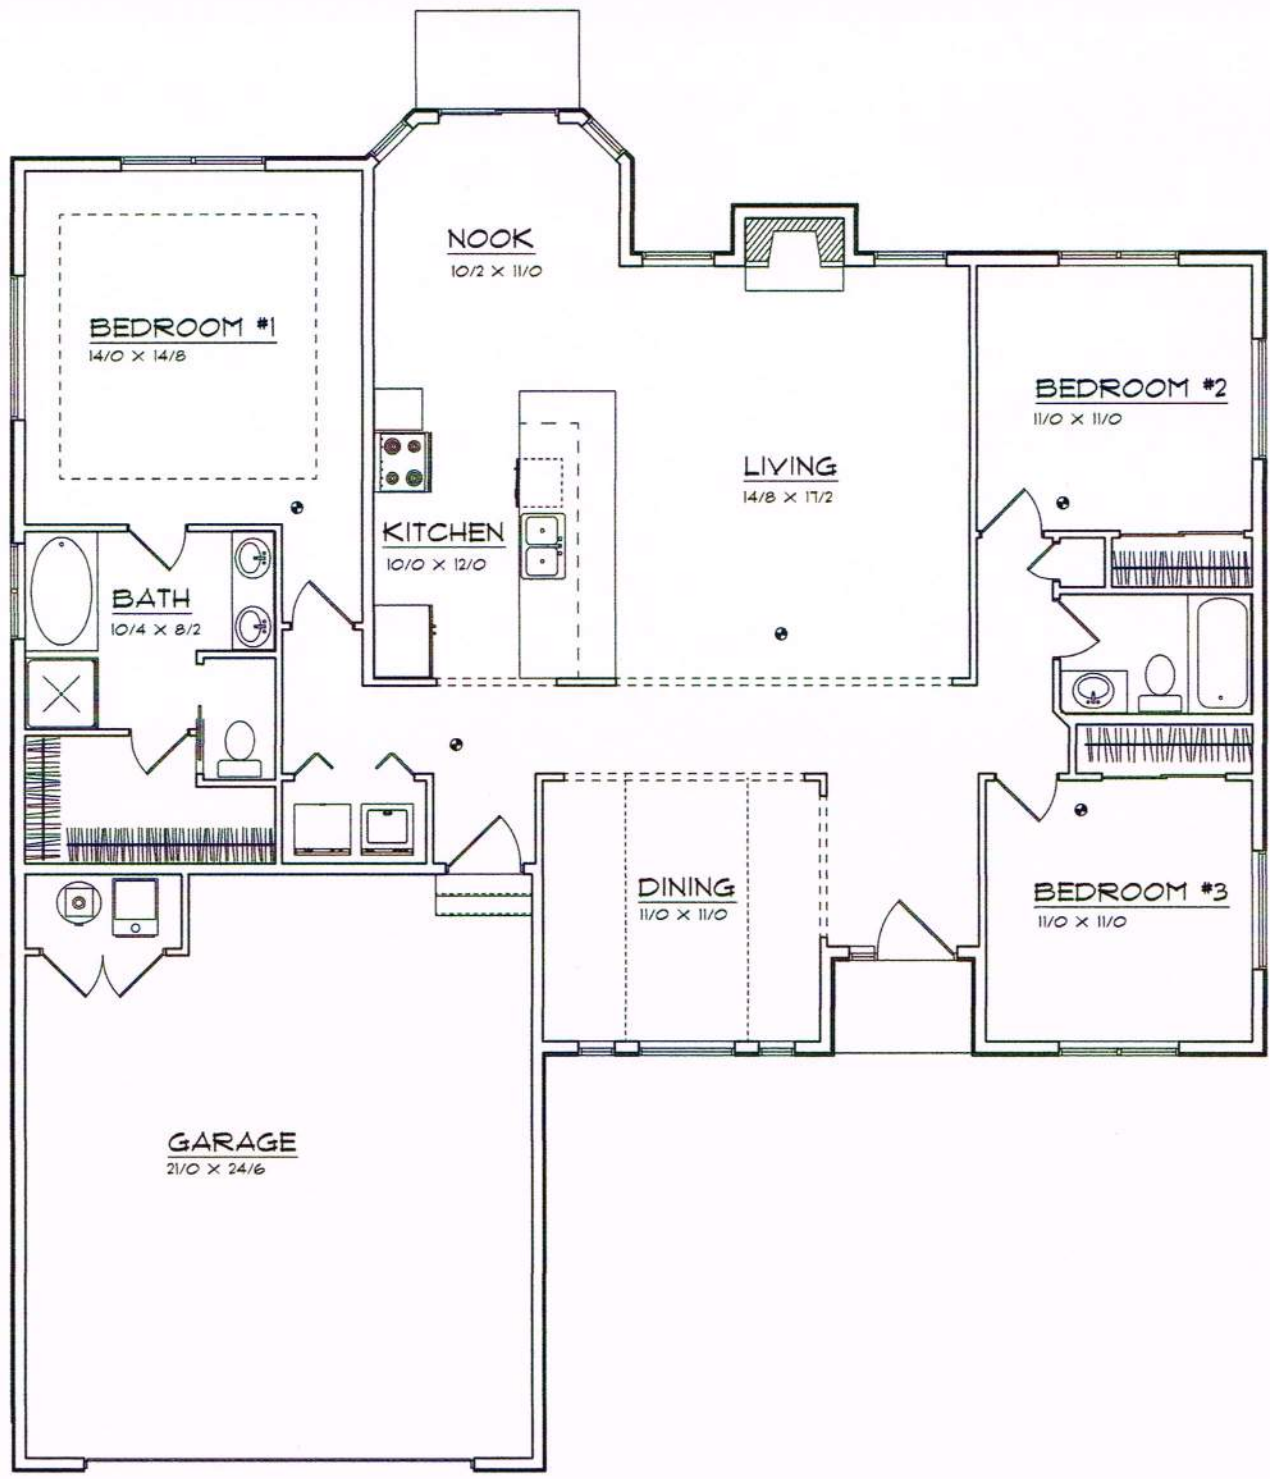

16/0 X 8/0 OH DOOR

FRONT ELEVATION

REAR ELEVATION

RED DESIGN
CUSTOM ALASKAN HOME PLANS

PLAN #13-1683

RED DESIGN
CUSTOM ALASKAN HOME PLANS

PLAN #13-1683