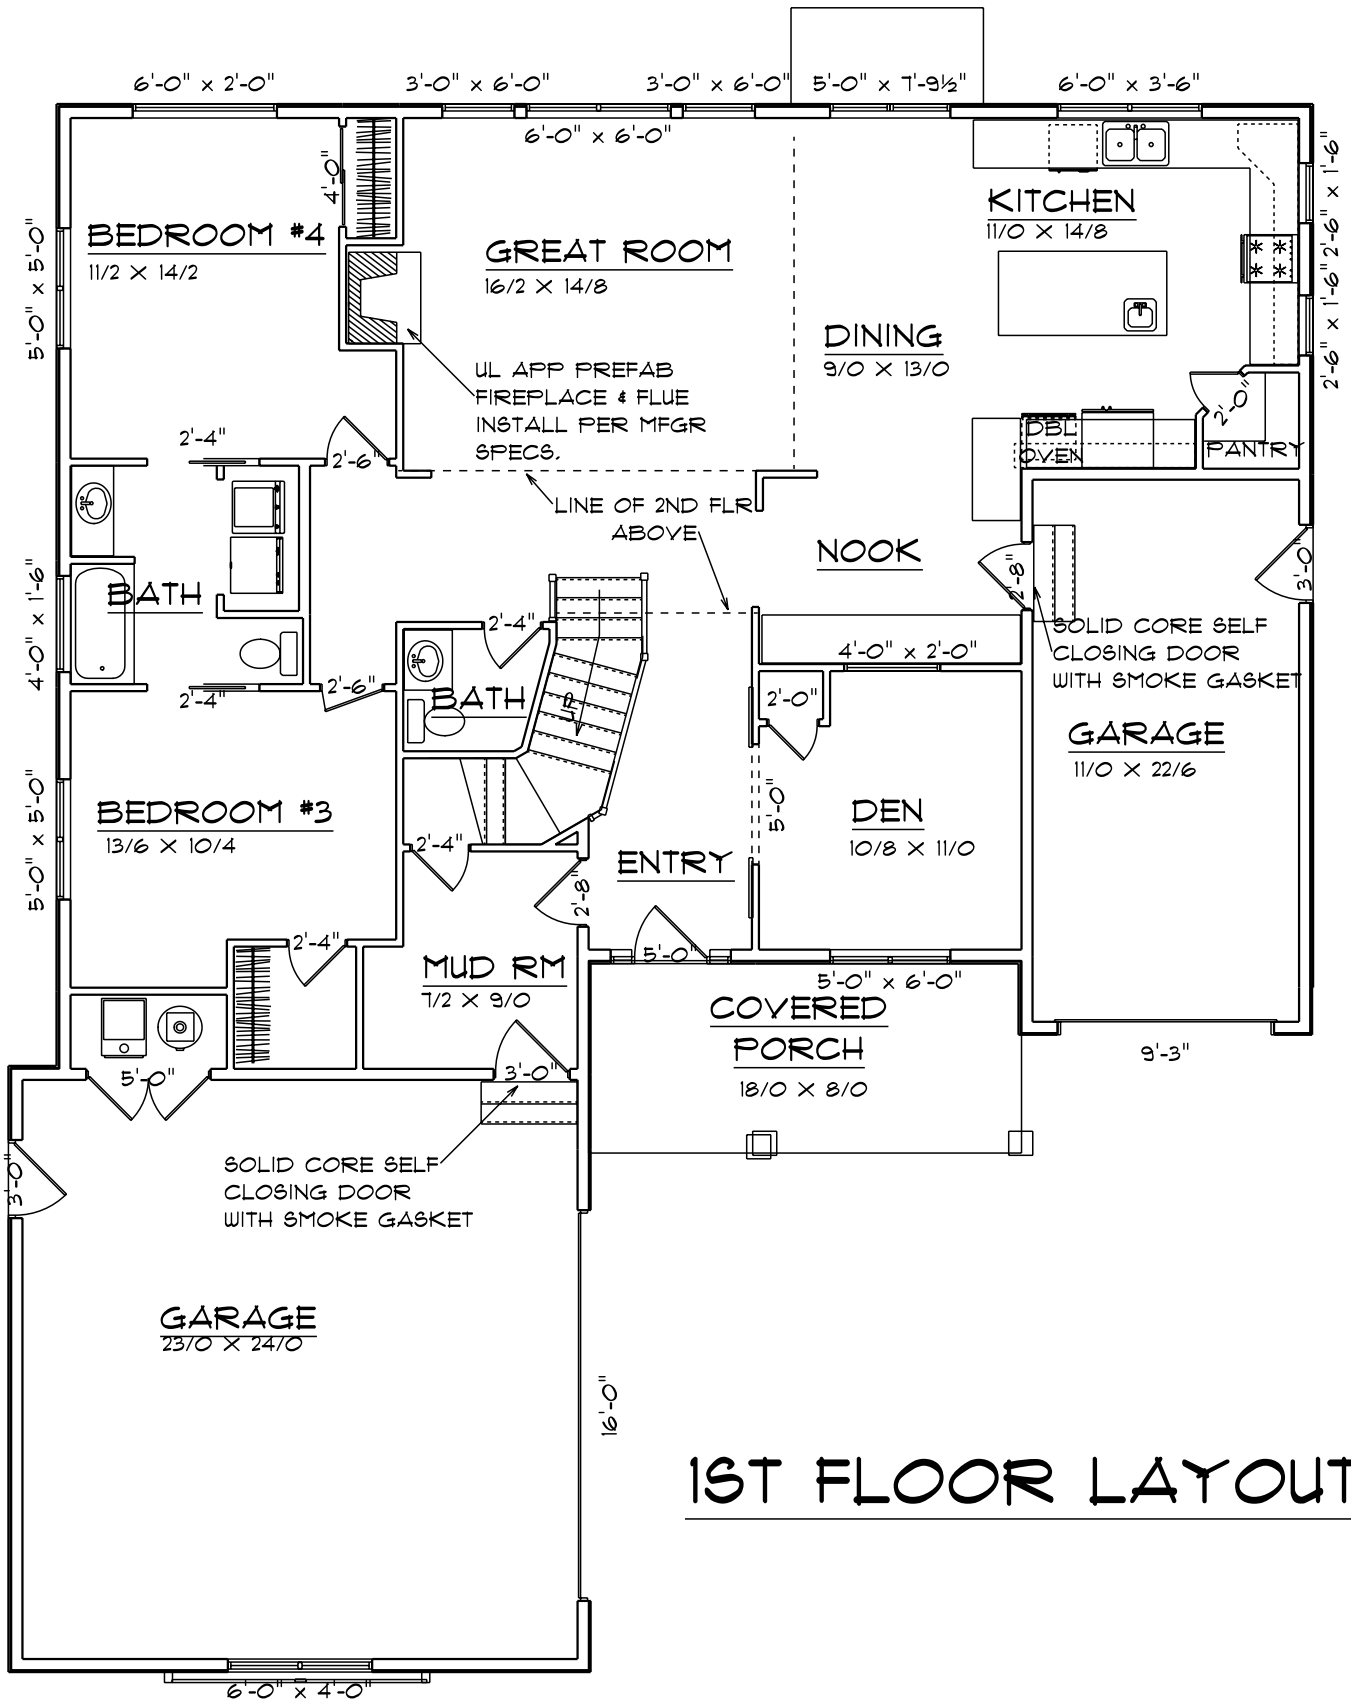

FRONT ELEVATION

RED DESIGN

CUSTOM ALASKAN HOME PLANS

PLAN #15-3054

1ST FLOOR LAYOUT

RED DESIGN
CUSTOM ALASKAN HOME PLANS

PLAN #15-3054

2ND FLOOR LAYOUT

RED DESIGN
 CUSTOM ALASKAN HOME PLANS

PLAN #15-3054